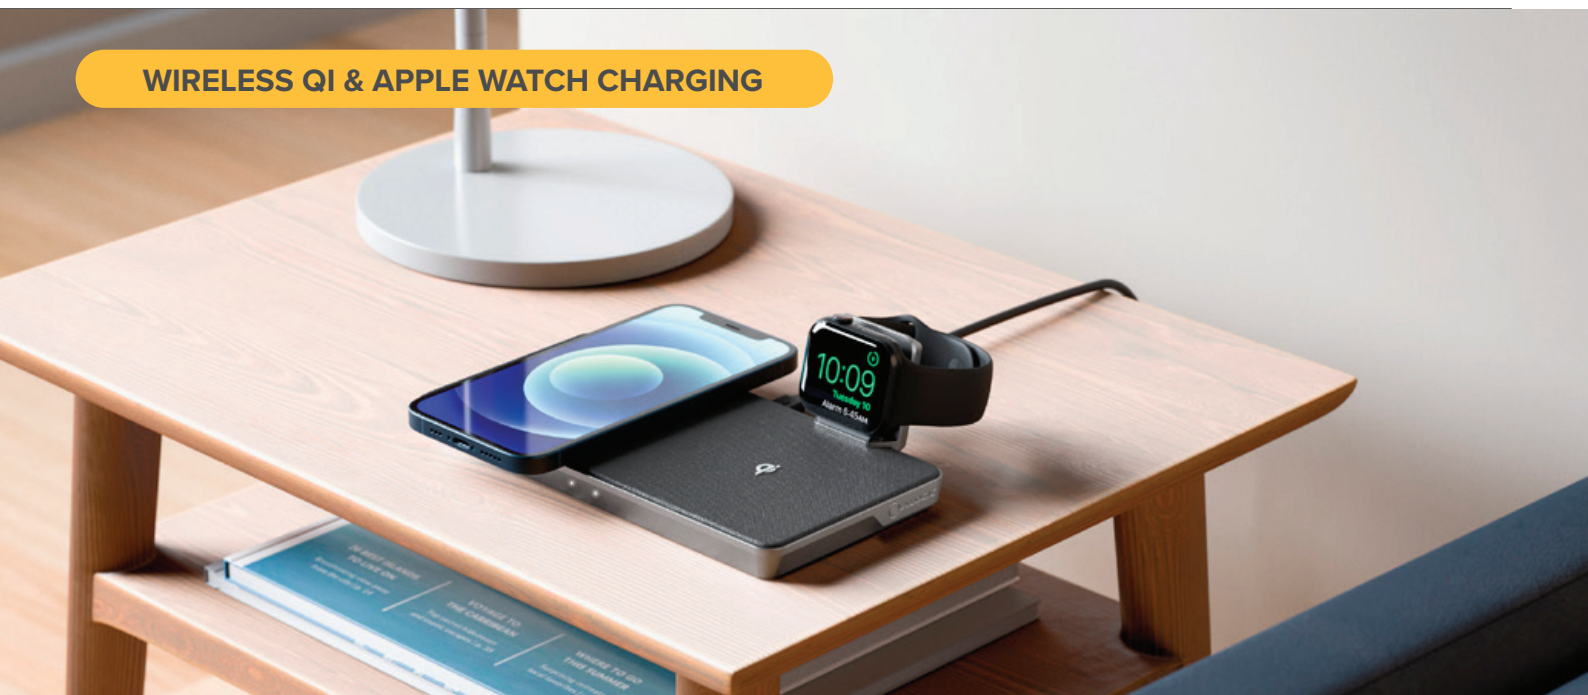

Fast Charge

USB-C Cable Included

Part no. ● MSP21CS15W

WIRELESS QI & APPLE WATCH CHARGING